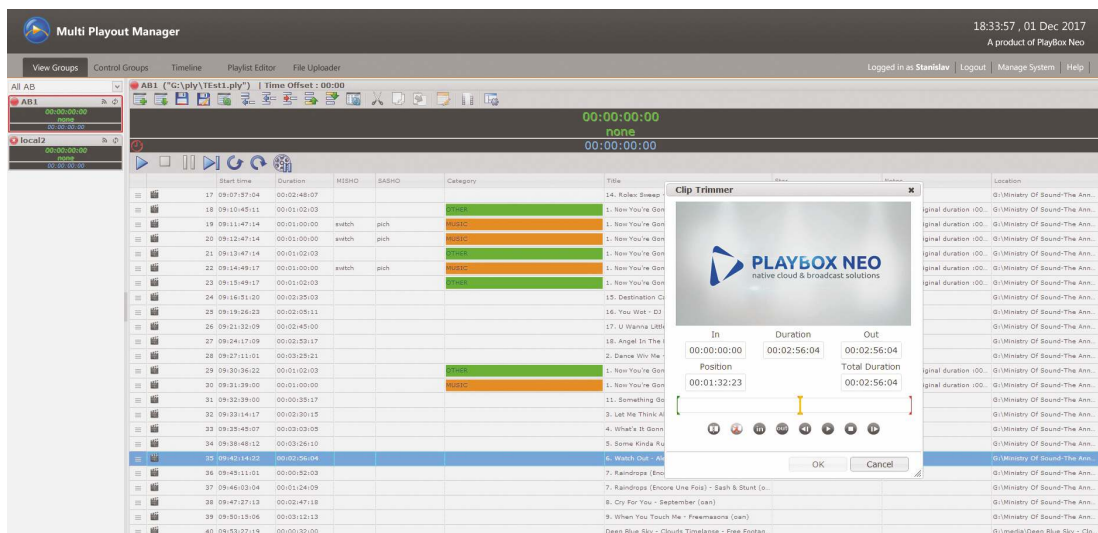

Multi Playout Manager

Remote Control

Multi Playout Manager (MPM) is a fully assignable monitoring and control system with rights management for multiple AirBox Neo channels from one or more internet-connected PCs locally or from anywhere in the world via IP.

MPM Explained

MPM is a network workflow solution created for multi-channel playout centers to monitor and control all channels locally and assign full or restricted user rights for any of the TV channels to one or more people to remotely monitor, control and view the TV channels from PC or Mobile Device.

MPM Flexibility

MPM allows multiple operators with sufficient rights to monitor, control and view one or multiple channels schedules, programmes, media files and etc. and to even make live changes to the output when needed. MPM can be used in a simple or complex network infrastructure complete with full redundant operation when required.

Multi Playout Manager Features

- Monitoring and Control of Single and Multiple Channels Locally or Via Internet
- Timeline View, View Groups and Control Groups
- User-Friendly Web-Based Interface with Channel Preview
- Offline Playlist Creation and Editing
- Clip Trimmer to assign In/Out points, Clip Properties Editing and etc.
- Manual Triggering of Events - Preset Buttons (Logo, Router Control, CG Control and etc.)
- Support for custom MetaData from AirBox Neo
- Web User Interface Custom Branding (Banner with Logo of the Organization)
- Media Upload via Web Browser interface
- Library Module (MAM, Storage connection)