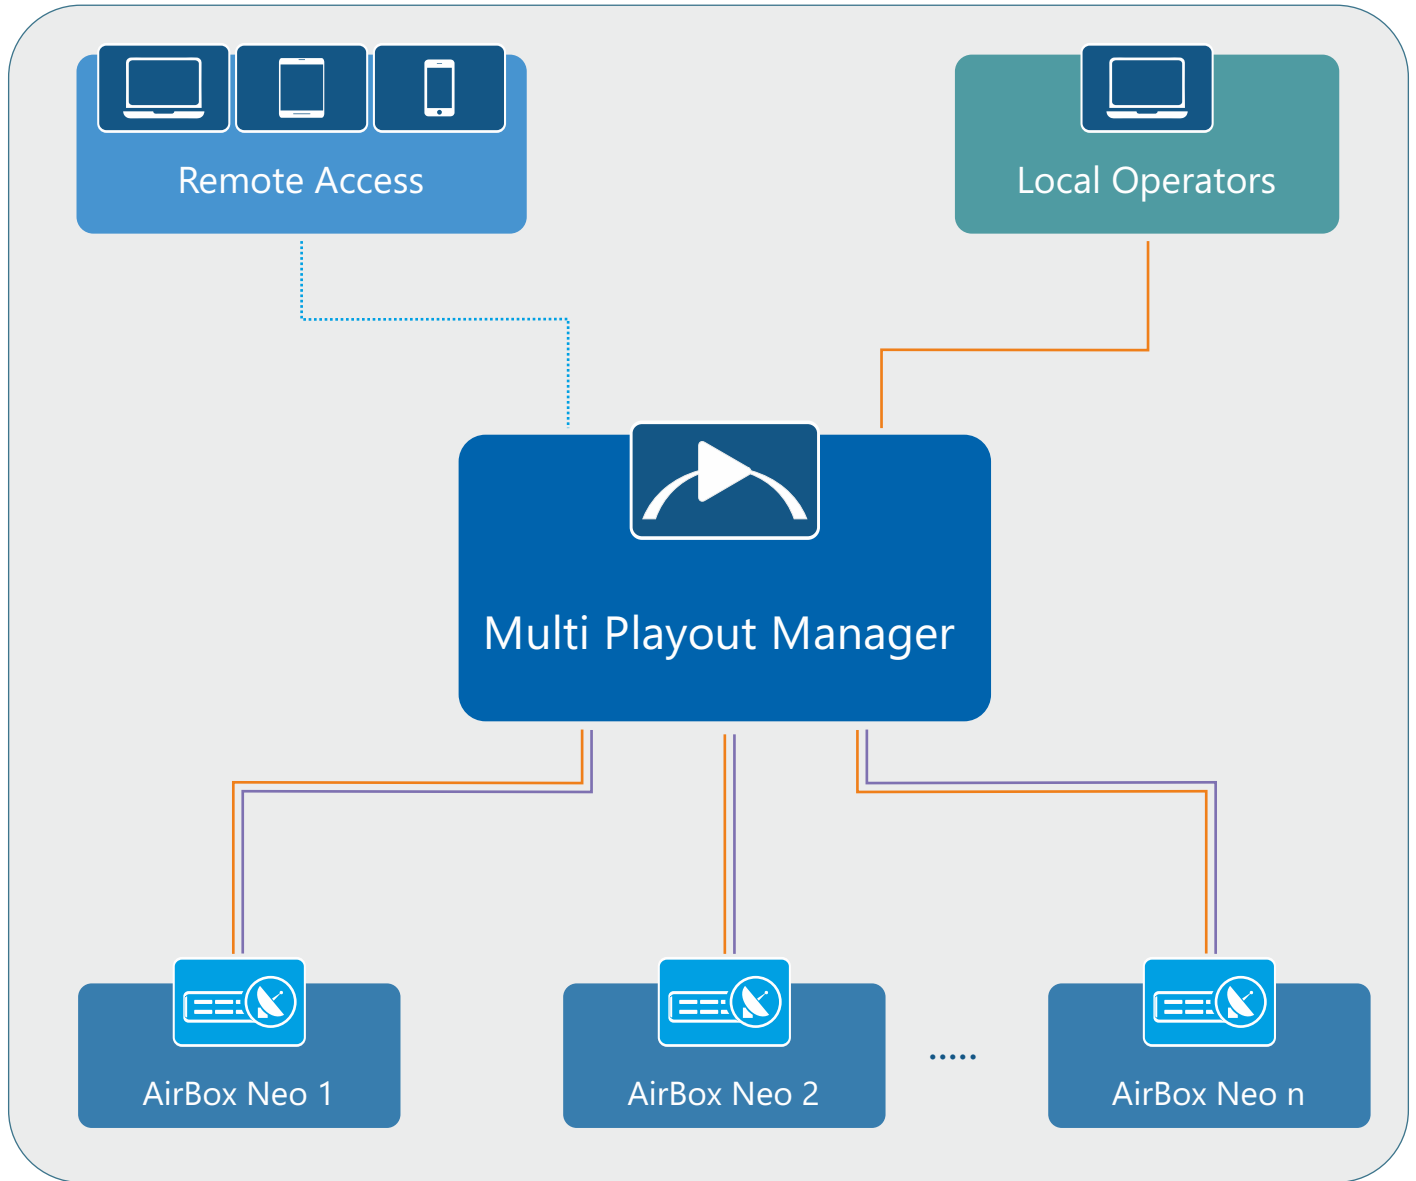

Multi Playout Manager

Remote Control

Multi Playout Manager (MPM) is a fully assignable monitoring and control system with rights management for multiple AirBox Neo channels from one or more internet-connected PCs locally or from anywhere in the world via IP.

MPM Explained

MPM is a network workflow solution created for multi-channel playout centers to monitor and control all channels locally and assign full or restricted user rights for any of the TV channels to one or more people to remotely monitor, control and view the TV channels from PC or Mobile Device.

Multi Playout Manager Features

- Monitoring and Control of Single and Multiple Channels Locally or Via Internet
- Timeline View, View Groups and Control Groups
- User-Friendly Web-Based Interface with Channel Preview
- Offline Playlist Creation and Editing
- Clip Trimmer to assign In/Out points, Clip Properties Editing and etc.
- Manual Triggering of Events - Preset Buttons (Logo, Router Control, CG Control and etc.)
- Support for custom MetaData from AirBox Neo
- Web User Interface Custom Branding (Banner with Logo of the Organization)
- Media Upload via Web Browser interface
- Library Module (MAM, Storage connection)

PLAYBOX NEO
native cloud & broadcast solutions

General Sales Contact: sales@playboxneo.com • www.playboxneo.com

Multi Playout Manager Workflow

Multi Playout Manager Features

- Multiple media folders with custom metadata settings (Category and Color)
- Drag and drop media files from library to playlist
- Different Levels of Rights Management Assignment from Viewer to Administrator
- On the Fly Change of Playlists