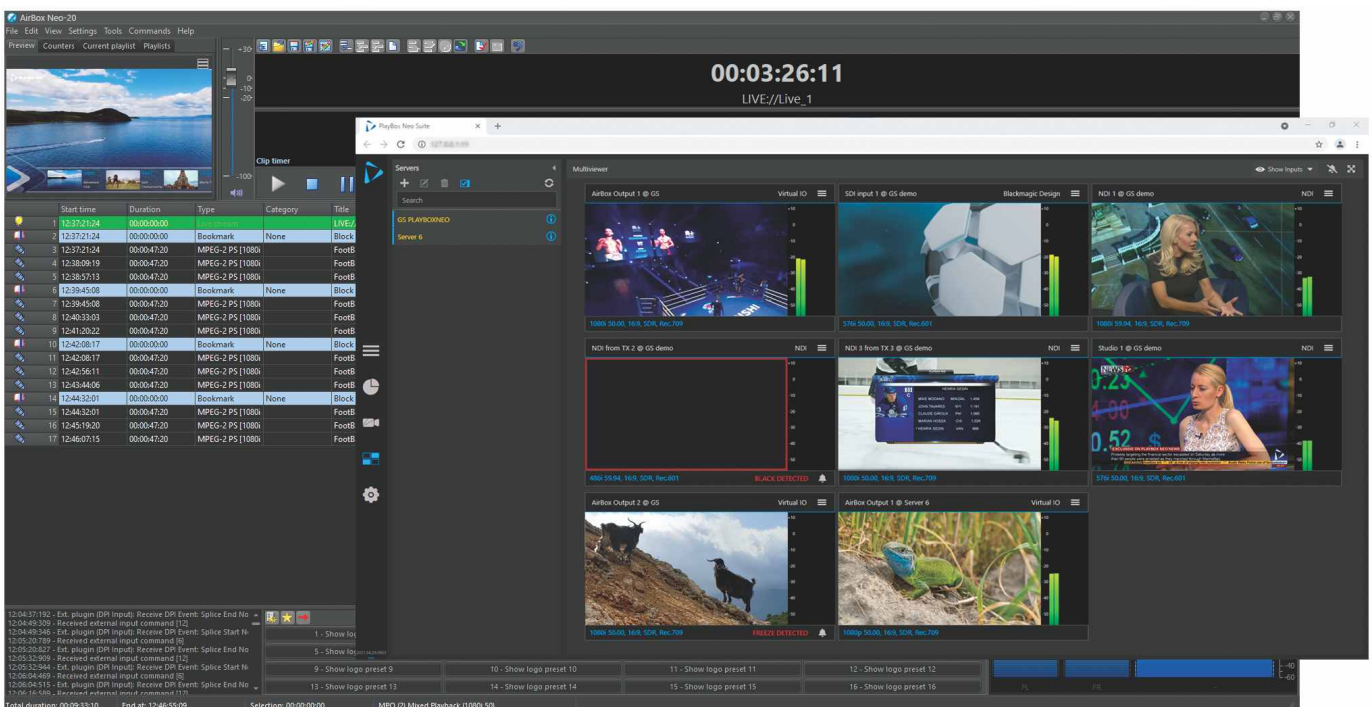

Channel-in-a-Box

World's best-selling Playout and
Channel Branding product suite

Solution Overview

PlayBox Neo Channel-in-a-Box is a turnkey playout server solution for broadcasting a single or multi-TV channel both available in HD or UHD. It provides a seamless workflow to keep a channel on-air by combining scheduling, ingest, playout, CG and interactive graphics, live media delivery and distribution within one box and remote tools to enhance QC checks, preparation and monitoring. The output can be SDI or IP streaming and is suitable for a variety of applications including traditional broadcast TV, pay-TV, playout centers, satellite operators, etc.

AirBox Neo-20 | Playout & IP Streaming

AirBox Neo-20 provides automated content streaming and broadcast playout for any kind of TV channel – cloud-based, satellite, cable head-ends, over-the-air broadcasters, corporate TV, internet-based TV, etc. Via its scalable, extremely robust and reliable playout engine, AirBox Neo-20 can easily mix a variety of media files and live inputs in one playlist. It also provides multiple SDI/IP streaming outputs simultaneously in different video standards up to 4K. Endless freedom of operation - any changes to the playlist during on-air sessions are possible!

Channel-in-a-Box Sample Workflows

Basic Components Scheme

TitleBox Neo-20 | CG & Interactive Graphics

TitleBox Neo-20 is a fully interactive 4k UHD/HD/SD Character Generator, suitable for broadcast & cable TVs, info channels for hotels, schools, corporations, retail businesses, shopping malls, churches, airports, holiday resorts, theme parks, etc.

Capture Suite | Ingest

Capture Suite is a multi-channel – multi-server UHD/HD/SD live ingest solution that integrates into the production workflow of any television network, post-production facility or playout center. It allows users to control multiple ingest channels, spread on multiple servers from a single web user interface.