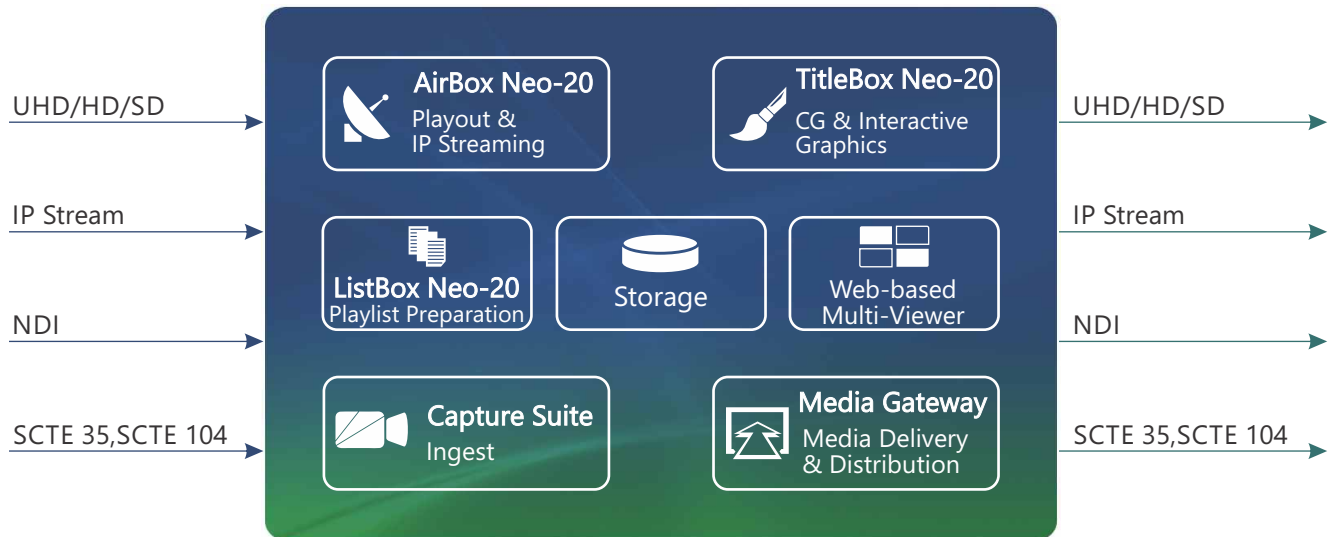

AirBox Neo-20 | Playout & IP Streaming

AirBox Neo-20 provides automated content streaming and broadcast playout for any kind of TV channel – cloud-based, satellite, cable head-ends, over-the-air broadcasters, corporate TV, internet-based TV, etc. Via its scalable, extremely robust and reliable playout engine, AirBox Neo-20 can easily mix a variety of media files and live inputs in one playlist. It also provides multiple SDI/IP streaming outputs simultaneously in different video standards up to 4K. Endless freedom of operation - any changes to the playlist during on-air sessions are possible!

ListBox Neo-20 | Playlist Preparation

ListBox Neo-20 is an offline program schedule creation and playlist editor, perfect for schedule creation and schedule editing with a clip trimmer for simple program editing.

Channel-in-a-Box Sample Workflows

Basic Components Scheme

TitleBox Neo-20 | CG & Interactive Graphics

TitleBox Neo-20 is a fully interactive 4k UHD/HD/SD Character Generator, suitable for broadcast & cable TVs, info channels for hotels, schools, corporations, retail businesses, shopping malls, churches, airports, holiday resorts, theme parks, etc.

Capture Suite | Ingest

Capture Suite is a multi-channel – multi-server UHD/HD/SD live ingest solution that integrates into the production workflow of any television network, post-production facility or playout center. It allows users to control multiple ingest channels, spread on multiple servers from a single web user interface.