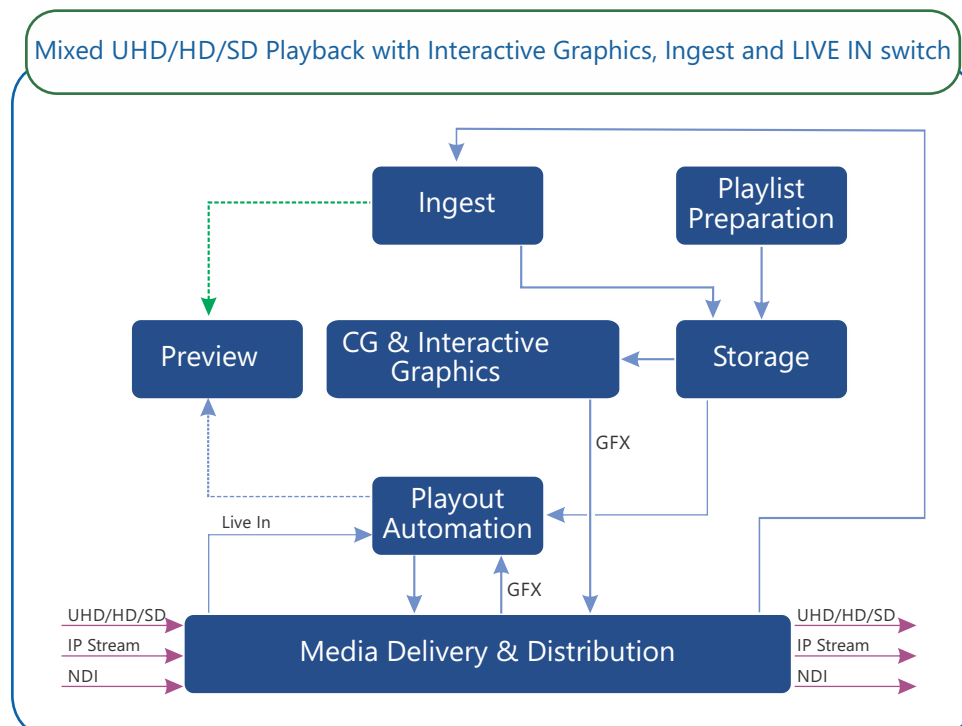

AirBox Neo-20 | Playout & IP Streaming

AirBox Neo-20 provides automated content streaming and broadcast playout for any kind of TV channel – cloud-based, satellite, cable head-ends, over-the-air broadcasters, corporate TV, internet-based TV, etc. Via its scalable, extremely robust and reliable playout engine, AirBox Neo-20 can easily mix a variety of media files and live inputs in one playlist. It also provides multiple SDI/IP streaming outputs simultaneously in different video standards up to 4K. Endless freedom of operation - any changes to the playlist during on-air sessions are possible!

Channel-in-a-Box Sample Workflows

Basic Components Scheme

TitleBox Neo-20 | CG & Interactive Graphics

TitleBox Neo-20 is a fully interactive 4k UHD/HD/SD Character Generator, suitable for broadcast & cable TVs, info channels for hotels, schools, corporations, retail businesses, shopping malls, churches, airports, holiday resorts, theme parks, etc.

Capture Suite | Ingest

Capture Suite is a multi-channel – multi-server UHD/HD/SD live ingest solution that integrates into the production workflow of any television network, post-production facility or playout center. It allows users to control multiple ingest channels, spread on multiple servers from a single web user interface.

Media Gateway | Live Media Delivery and Distribution

Media Gateway is a live media delivery and distribution solution, based on the PlayBox Neo Suite platform. It allows the entire process of playout routing and decoding to be performed in software.