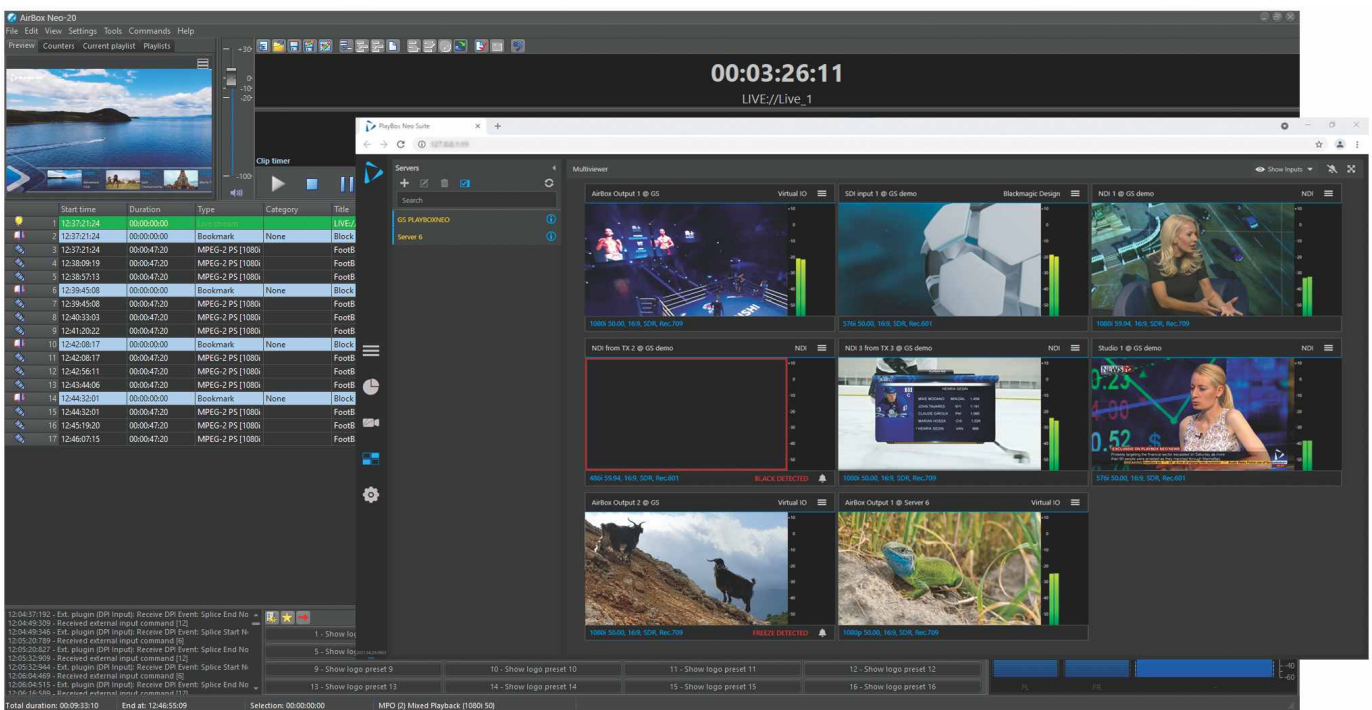

# Solution Overview

PlayBox Neo Channel-in-a-Box is a turnkey playout server solution for broadcasting a single or multi-TV channel both available in HD or UHD. It provides a seamless workflow to keep a channel on-air by combining scheduling, ingest, playout, CG and interactive graphics, live media delivery and distribution within one box and remote tools to enhance QC checks, preparation and monitoring. The output can be SDI or IP streaming and is suitable for a variety of applications including traditional broadcast TV, pay-TV, playout centers, satellite operators, etc.

## AirBox Neo-20 | Playout & IP Streaming

AirBox Neo-20 provides automated content streaming and broadcast playout for any kind of TV channel – cloud-based, satellite, cable head-ends, over-the-air broadcasters, corporate TV, internet-based TV, etc. Via its scalable, extremely robust and reliable playout engine, AirBox Neo-20 can easily mix a variety of media files and live inputs in one playlist. It also provides multiple SDI/IP streaming outputs simultaneously in different video standards up to 4K. Endless freedom of operation - any changes to the playlist during on-air sessions are possible!

### Capture Suite | Ingest

Capture Suite is a multi-channel – multi-server UHD/HD/SD live ingest solution that integrates into the production workflow of any television network, post-production facility or playout center. It allows users to control multiple ingest channels, spread on multiple servers from a single web user interface.