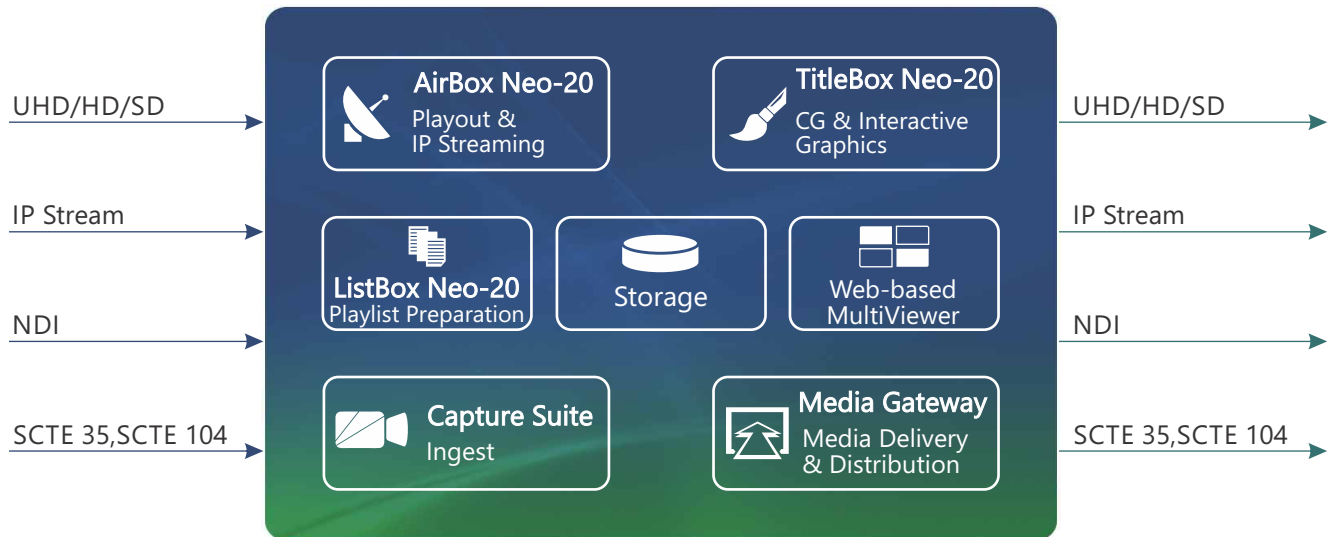

Channel-in-a-Box Sample Workflows

Basic Components Scheme

TitleBox Neo-20 | CG & Interactive Graphics

TitleBox Neo-20 is a fully interactive 4k UHD/HD/SD Character Generator, suitable for broadcast & cable TVs, info channels for hotels, schools, corporations, retail businesses, shopping malls, churches, airports, holiday resorts, theme parks, etc.

Capture Suite | Ingest

Capture Suite is a multi-channel – multi-server UHD/HD/SD live ingest solution that integrates into the production workflow of any television network, post-production facility or playout center. It allows users to control multiple ingest channels, spread on multiple servers from a single web user interface.

Media Gateway | Live Media Delivery and Distribution

Media Gateway is a live media delivery and distribution solution, based on the PlayBox Neo Suite platform. It allows the entire process of playout routing and decoding to be performed in software.