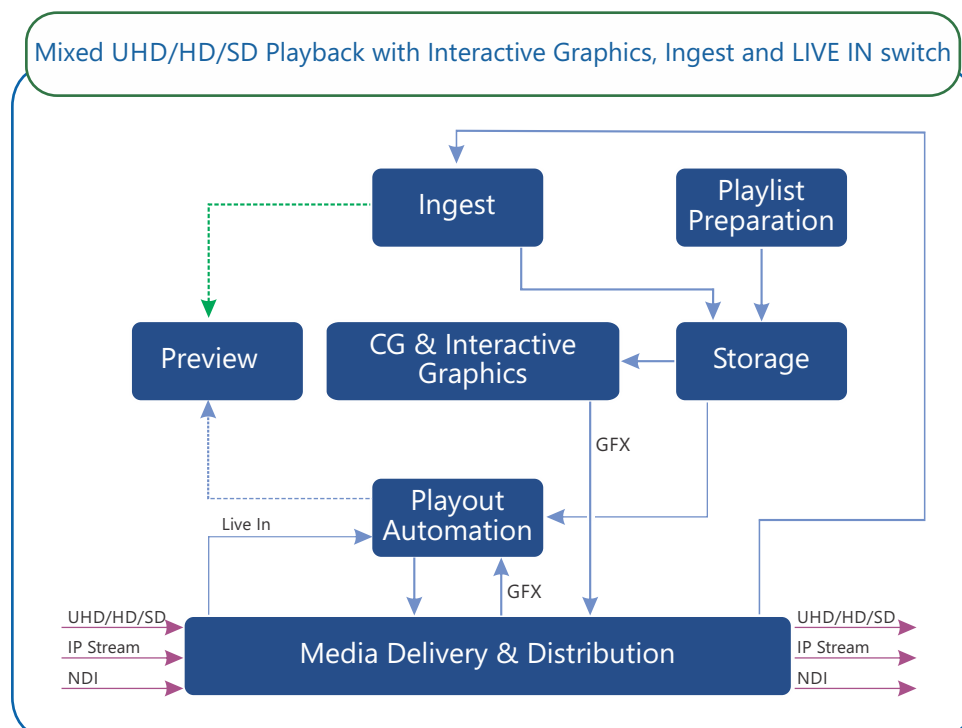

## Basic Components Scheme

### TitleBox Neo-20 | CG & Interactive Graphics

TitleBox Neo-20 is a fully interactive 4k UHD/HD/SD Character Generator, suitable for broadcast & cable TVs, info channels for hotels, schools, corporations, retail businesses, shopping malls, churches, airports, holiday resorts, theme parks, etc.

### Capture Suite | Ingest

Capture Suite is a multi-channel – multi-server UHD/HD/SD live ingest solution that integrates into the production workflow of any television network, post-production facility or playout center. It allows users to control multiple ingest channels, spread on multiple servers from a single web user interface.

### Media Gateway | Live Media Delivery and Distribution

Media Gateway is a live media delivery and distribution solution, based on the PlayBox Neo Suite platform. It allows the entire process of playout routing and decoding to be performed in software.