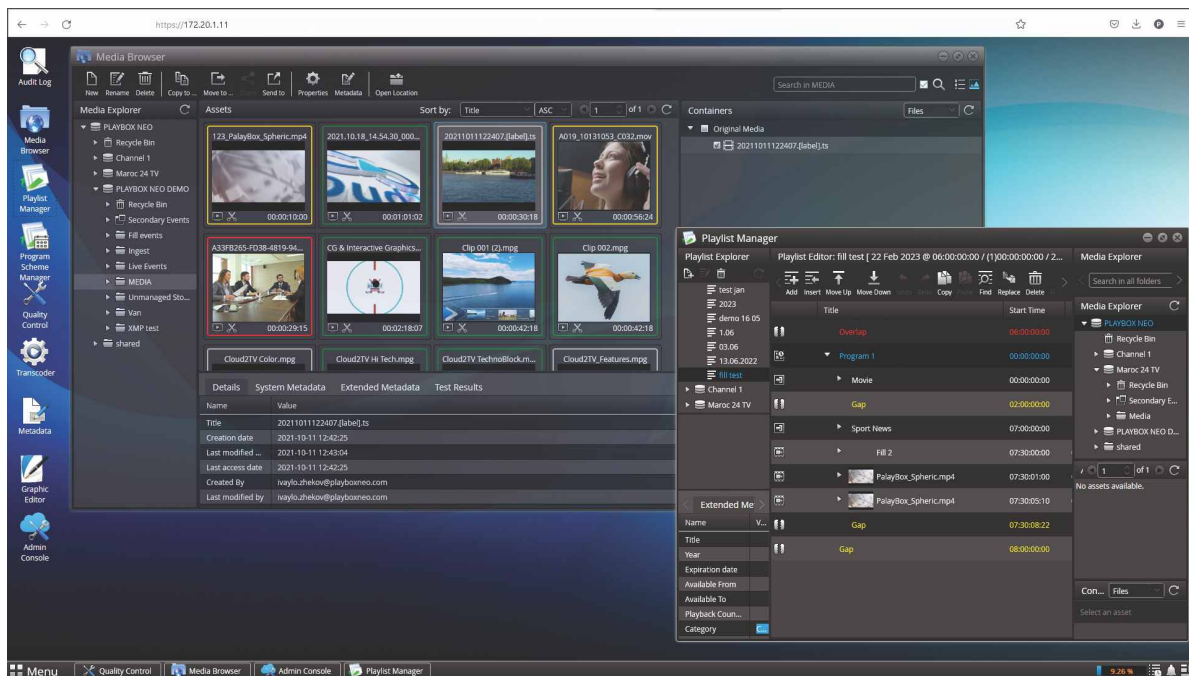

Cloud2TV is based on the concept of virtual channel playout and is totally software-centric. Its processing platform and cloud-native services represent the future of video production and content delivery, providing TV operators with ultimate simplicity, efficiency and agility.

Interface Overview

Cloud2TV incorporates highly intuitive web-based control interface with administrator-adjustable rights assignment, TV channel management, systems and user action logging and notifications.

Cloud2TV applications are the main components. Each functions individually but in close coordination with the others to provide a full set of broadcast services supporting the workflow of an entire TV channel.

Basic Cloud2TV applications are Content Ingest, Graphic Editor, Media Browser with Meta data handling & Clip trimmer, Quality Control & verification tools, Transcoder, Playlist Manager and Audit Log.

IP-based remote control