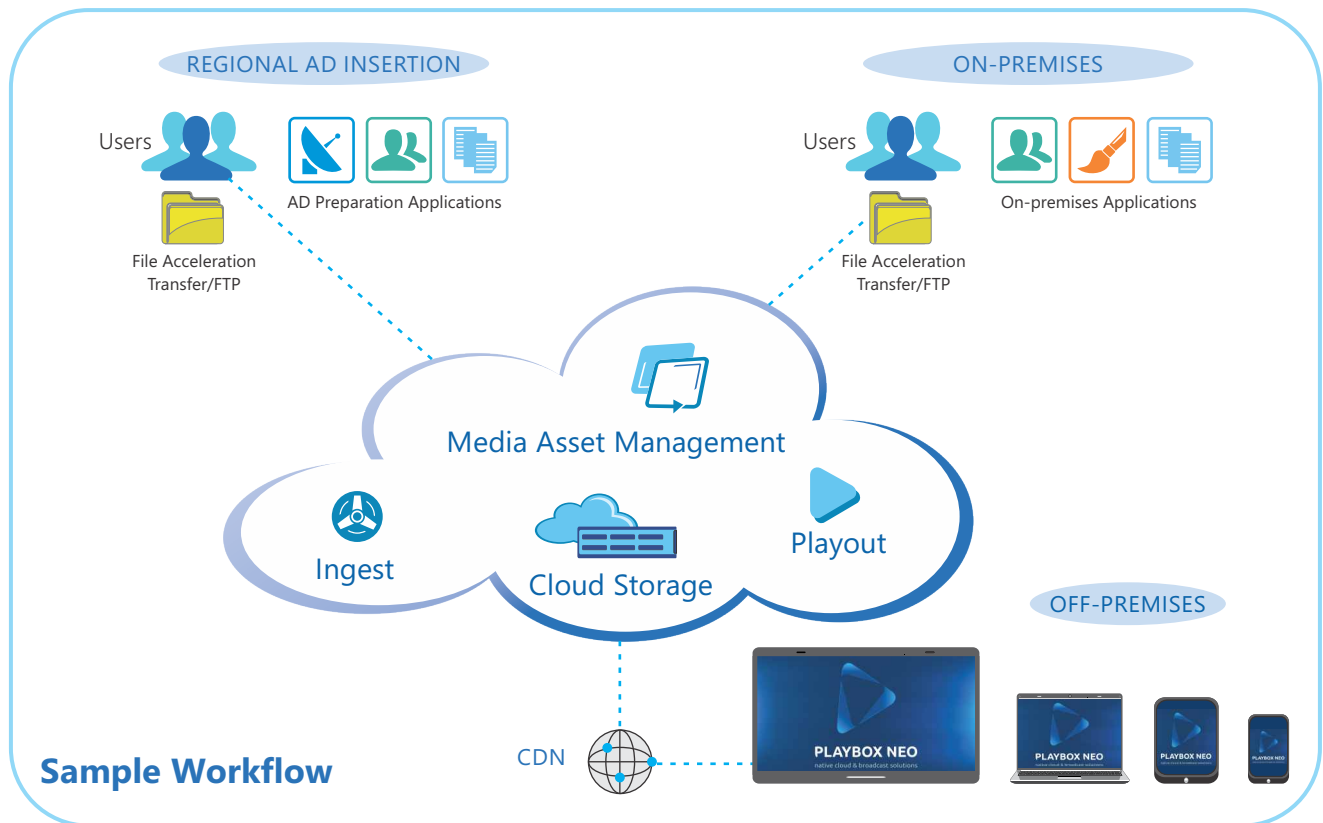

supporting UHD, HD and SD playout. Cloud2TV is fully compatible with existing PlayBox Neo solutions and can be used to extend their capabilities and functionality. Cloud2TV can be operated in fully automated mode. It also gives operators the freedom to make schedule alterations or insert live content between prescheduled content whenever a late-breaking story makes this desirable or imperative.

Cloud2TV features

- New Transcoder to support multiple containers and formats (MPG PS/TS, MXF, QT, AVI, MP4, GXF, MPG2, H.264, ProRes, DNX HD, MJPEG , etc.)
- New optimized User Interface in Graphic Editor - template preparation tool
- New Playlist editor's Weekly & Monthly View and Secondary Events placements; PlayList Export to MS Excel and EPG formats
- Playlist Export to MS Excel and EPG formats
- Auto link of assets and storages
- Media asset rework
- Playlist editor features: copy/paste; find/replace; undo/redo; playlist history

Support for life

PlayBox Neo offers technical support and round-the-clock customer care. Software updates and 24/7 global support are standard within the Cloud2TV pricing model.