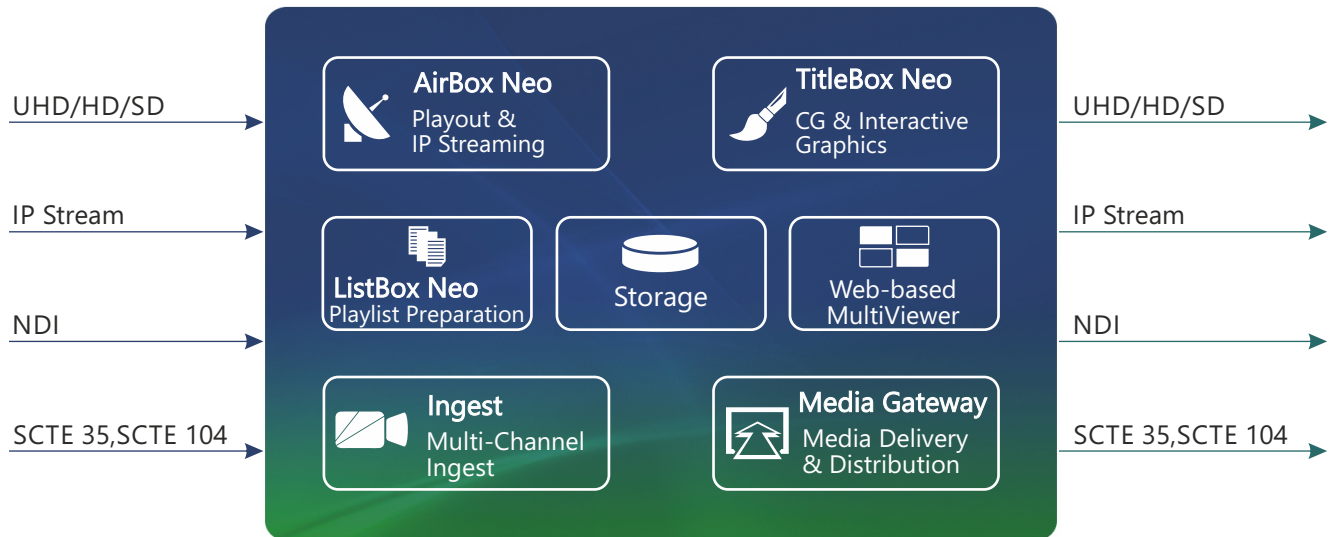

Channel-in-a-Box

World's Best-Selling Playout and
Channel Branding Product Suite

Solution Overview

PlayBox Neo Channel-in-a-Box is a turnkey playout server solution for broadcasting a single or multi-TV channel both available in HD or UHD. It provides a seamless workflow to keep a channel on-air by combining scheduling, ingest, playout, CG and interactive graphics, live media delivery and distribution within one box and remote tools to enhance QC checks, preparation and monitoring. The output can be SDI or IP streaming and is suitable for a variety of applications including traditional broadcast TV, pay-TV, playout centers, satellite operators, etc.

AirBox Neo | Playout & IP Streaming

AirBox Neo provides automated content streaming and broadcast playout for any kind of TV channel – cloud-based, satellite, cable head-ends, over-the-air broadcasters, corporate TV, internet-based TV, etc. Via its scalable, extremely robust and reliable playout engine, AirBox Neo can easily mix a variety of media files and live inputs in one playlist. It also provides multiple SDI/IP streaming outputs simultaneously in different video standards up to 4K. Endless freedom of operation - any changes to the playlist during on-air sessions are possible!

Channel-in-a-Box Sample Workflows

Basic Components Scheme

TitleBox Neo | CG & Interactive Graphics

TitleBox Neo is a fully interactive 4k UHD/HD/SD Character Generator, suitable for broadcast & cable TVs, info channels for hotels, schools, corporations, retail businesses, shopping malls, churches, airports, holiday resorts, theme parks, etc.

Ingest | Multi-Channel Ingest

Ingest is a multi-channel – multi-server UHD/HD/SD live ingest solution that integrates into the production workflow of any television network, post-production facility or playout center. It allows users to control multiple ingest channels, spread on multiple servers from a single web user interface.