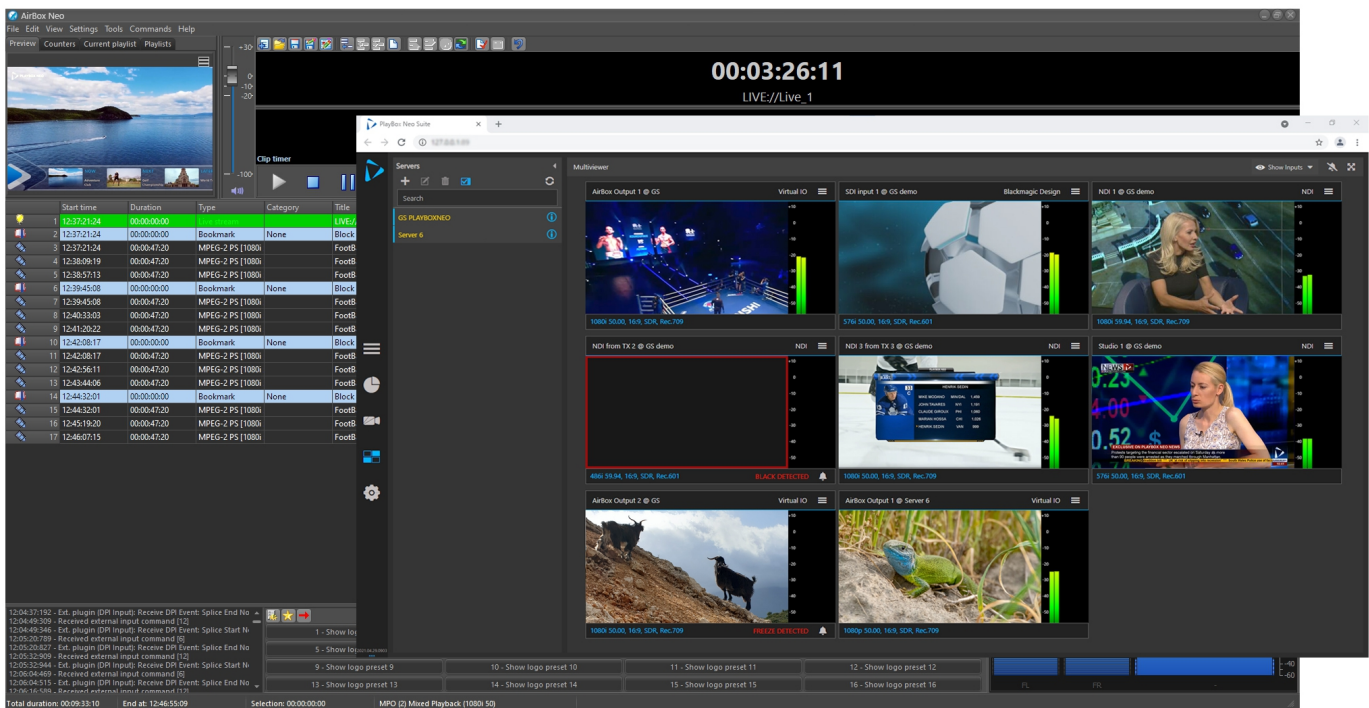

Channel-in-a-Box

World's Best-Selling Playout and
Channel Branding Product Suite

Solution Overview

PlayBox Neo Channel-in-a-Box is a turnkey playout server solution for broadcasting a single or multi-TV channel both available in HD or UHD. It provides a seamless workflow to keep a channel on-air by combining scheduling, ingest, playout, CG and interactive graphics, live media delivery and distribution within one box and remote tools to enhance QC checks, preparation and monitoring. The output can be SDI or IP streaming and is suitable for a variety of applications including traditional broadcast TV, pay-TV, playout centers, satellite operators, etc.

AirBox Neo | Playout & IP Streaming

AirBox Neo provides automated content streaming and broadcast playout for any kind of TV channel – cloud-based, satellite, cable head-ends, over-the-air broadcasters, corporate TV, internet-based TV, etc. Via its scalable, extremely robust and reliable playout engine, AirBox Neo can easily mix a variety of media files and live inputs in one playlist. It also provides multiple SDI/IP streaming outputs simultaneously in different video standards up to 4K. Endless freedom of operation - any changes to the playlist during on-air sessions are possible!

Ingest | Multi-Channel Ingest

Ingest is a multi-channel – multi-server UHD/HD/SD live ingest solution that integrates into the production workflow of any television network, post-production facility or playout center. It allows users to control multiple ingest channels, spread on multiple servers from a single web user interface.