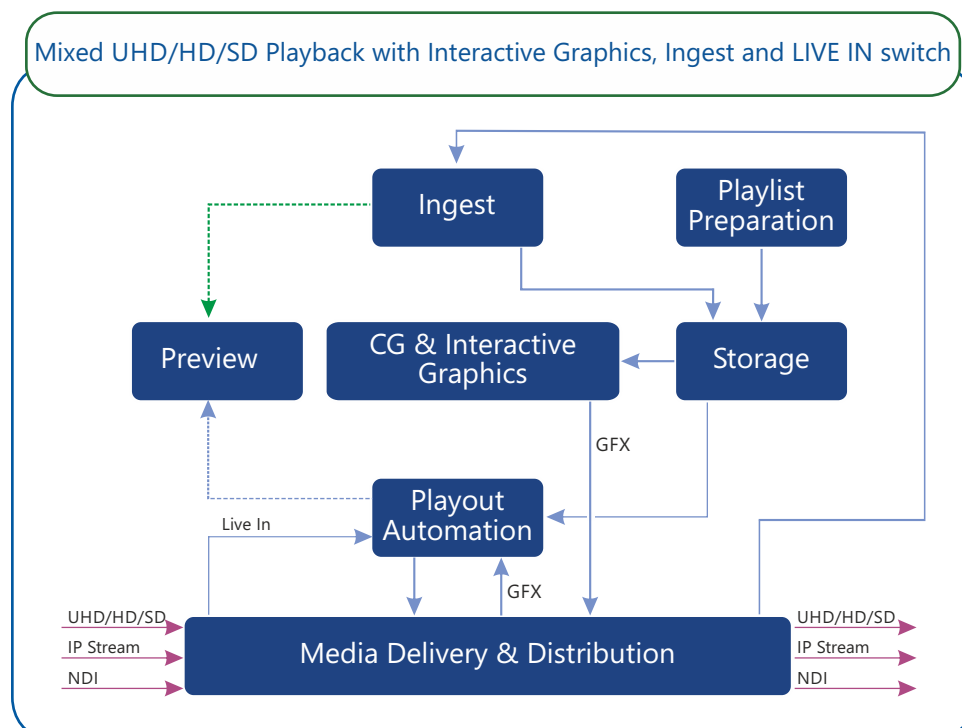

AirBox Neo | Playout & IP Streaming

AirBox Neo provides automated content streaming and broadcast playout for any kind of TV channel – cloud-based, satellite, cable head-ends, over-the-air broadcasters, corporate TV, internet-based TV, etc. Via its scalable, extremely robust and reliable playout engine, AirBox Neo can easily mix a variety of media files and live inputs in one playlist. It also provides multiple SDI/IP streaming outputs simultaneously in different video standards up to 4K. Endless freedom of operation - any changes to the playlist during on-air sessions are possible!

Channel-in-a-Box Sample Workflows

Basic Components Scheme

TitleBox Neo | CG & Interactive Graphics

TitleBox Neo is a fully interactive 4k UHD/HD/SD Character Generator, suitable for broadcast & cable TVs, info channels for hotels, schools, corporations, retail businesses, shopping malls, churches, airports, holiday resorts, theme parks, etc.

Ingest | Multi-Channel Ingest

Ingest is a multi-channel – multi-server UHD/HD/SD live ingest solution that integrates into the production workflow of any television network, post-production facility or playout center. It allows users to control multiple ingest channels, spread on multiple servers from a single web user interface.

Media Gateway | Live Media Delivery and Distribution

Media Gateway is a live media delivery and distribution solution, based on the PlayBox Neo Suite platform. It allows the entire process of playout routing and decoding to be performed in software.