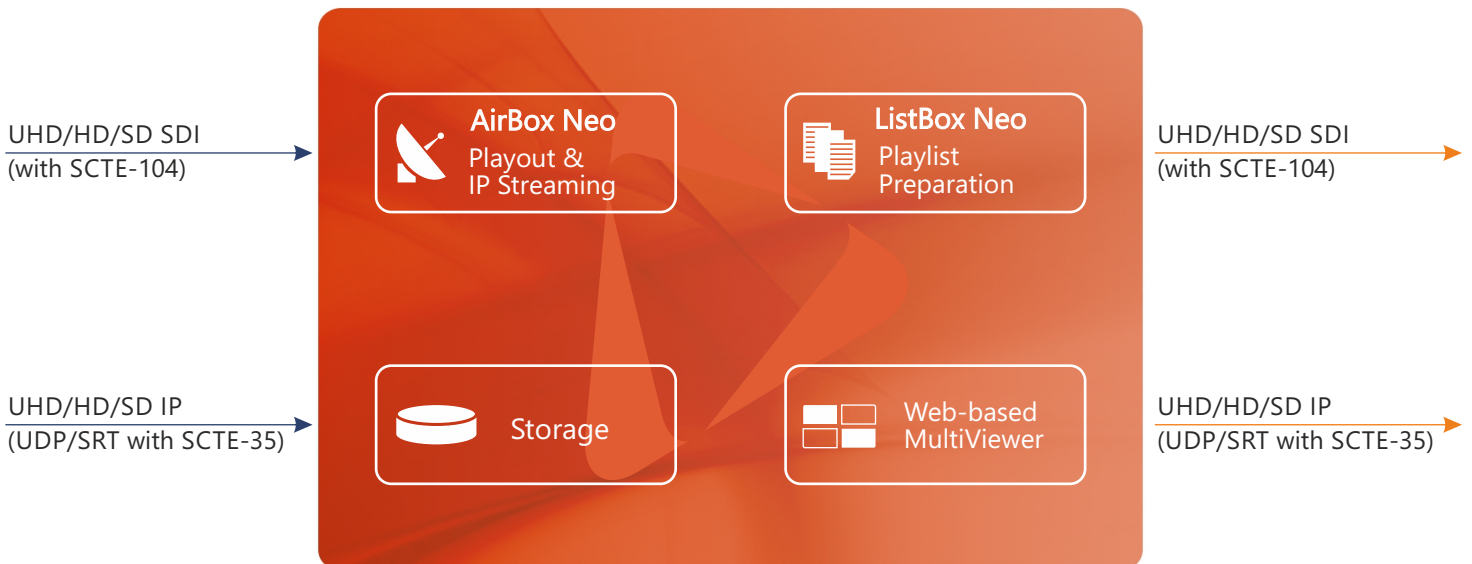

AdBox Neo Features and Workflow

Options

IP Switch

PlayBox Neo IP Switch is a cost-effective UDP IP switch. It can be installed inside a single AdBox Neo solution or in a separate server in case of multi-channel AdBox Neo installations, where multiple inputs and/or output routing/switching are required.

Universal Matrix Controller (UMC)

PlayBox Neo Universal Matrix Controller (UMC) provides central control for routers/matrices that enable multiple AdBox Neo installations to centrally control the switching for ad insertion and DPI. UMC is fully integrated with AdBox Neo as well as installations containing AirBox Neo, Ingest and MultiBackup Manager (MBM).

Basic Components Scheme

PlayBox Neo is a registered trademark. Other mentioned trademarks are property of their respective holders.