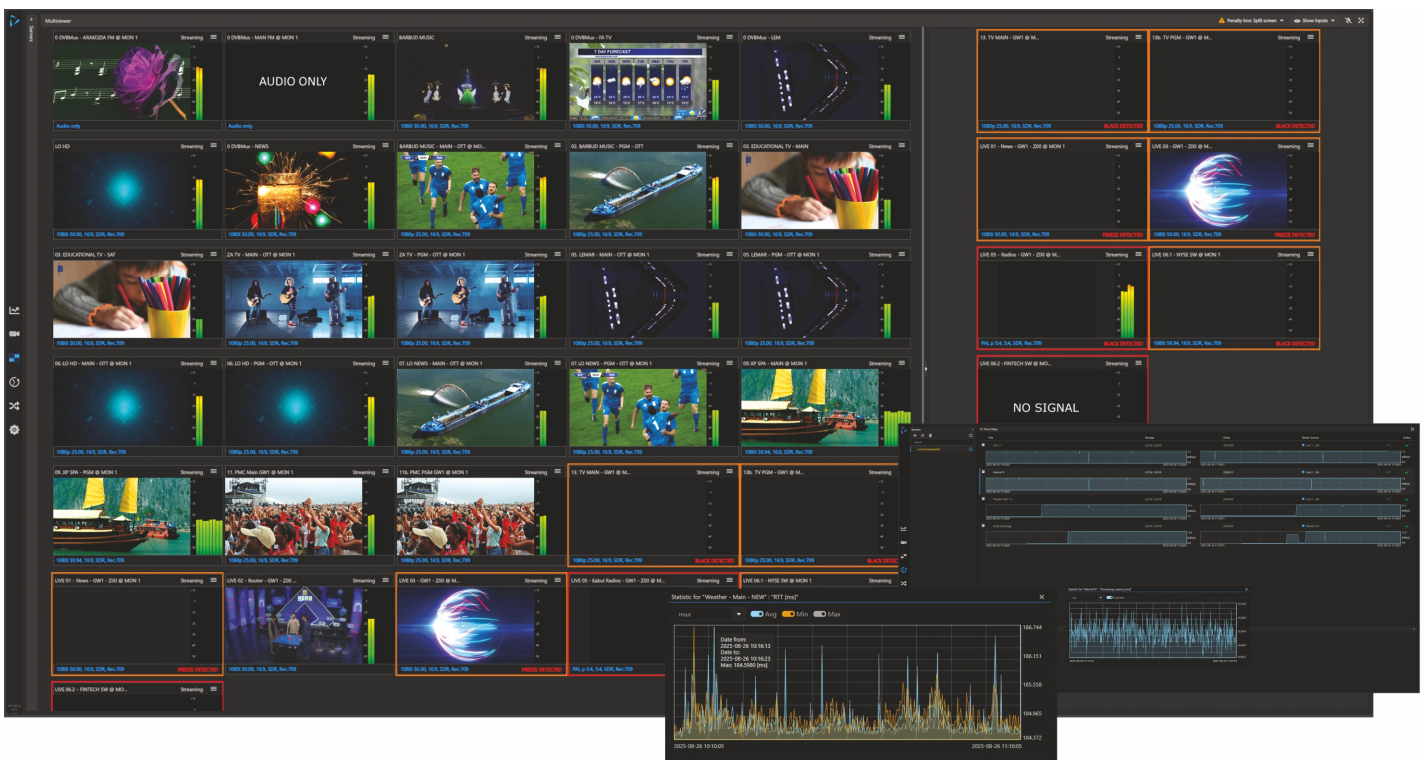

PlayBox Neo Suite is the newest addition to our range of smart media innovations. The platform is an extensive suite of solutions designed to streamline and enhance the workflows of modern media organizations, including TV channels, satellite operators, content creators, and OTTs.

PlayBox Neo Suite is a professional media platform – providing a focal point for any modern media, allowing effortless centralised control, monitoring, and administration of an optimised multimedia workflow. The current line of “Channel in a Box” products integrates seamlessly with PlayBox Neo Suite to get the most from your previous investment and to offer a unified interface for future updates to a completely homogeneous ecosystem. PlayBox Neo Suite is a multi-user, multi-server environment that optimises resources and enhances user experience. The continuously growing number of components offers added functionality and efficiency to any workflow.

## PlayBox Neo Suite Applications

- Media Gateway • Ingest • Compliance Recorder • TS Time Delay • Web-based Multiviewer with audio/video alarms
- Smart Failover in transport stream - analysing multiple input signal parameters
- Multichannel transport stream encoders with SDI/NDI inputs
- Multichannel transport stream transcoders
- Automatic or Manual switching of Transport Streams via Switch Groups, which can switch multiple streams at the same time
- Multiplexing of RTMP streams to transport streams
- Multiplexing of Internet radio streams to DVB radio streams