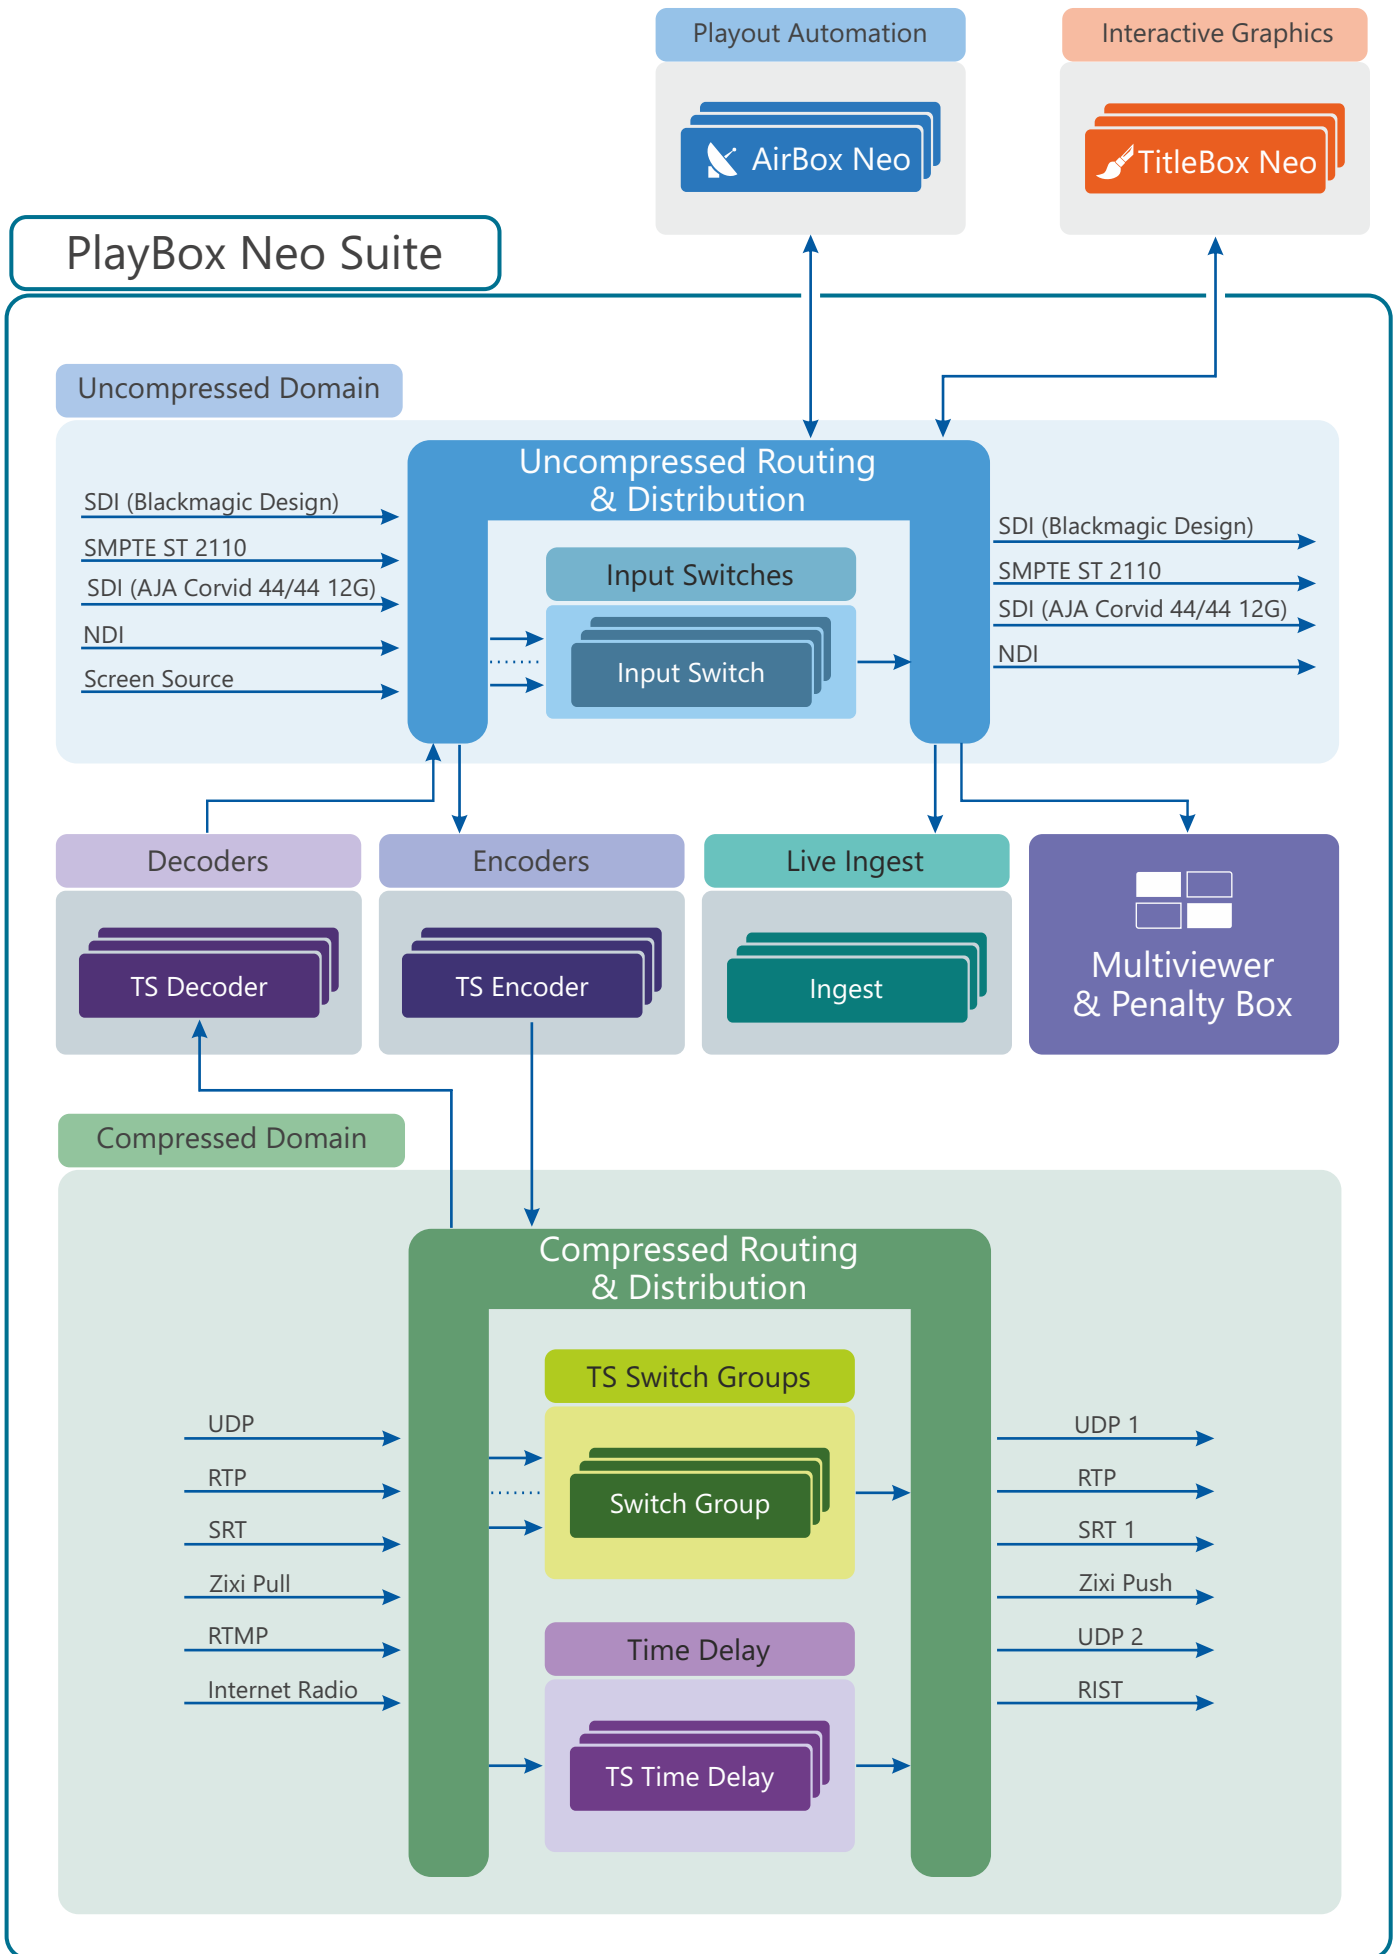

PlayBox Neo Suite is the newest addition to our range of smart media innovations. The platform is an extensive suite of solutions designed to streamline and enhance the workflows of modern media organizations, including TV channels, satellite operators, content creators, and OTTs.

PlayBox Neo Suite is a professional media platform – providing a focal point for any modern media, allowing effortless centralised control, monitoring, and administration of an optimised multimedia workflow. The current line of “Channel in a Box” products integrates seamlessly with PlayBox Neo Suite to get the most from your previous investment and to offer a unified interface for future updates to a completely homogeneous ecosystem. PlayBox Neo Suite is a multi-user, multi-server environment that optimises resources and enhances user experience. The continuously growing number of components offers added functionality and efficiency to any workflow.

## PlayBox Neo Suite Applications

- Media Gateway • Ingest • Compliance Recorder • TS Time Delay • Web-based Multiviewer with audio/video alarms
- Smart Failover in transport stream - analysing multiple input signal parameters
- Multichannel transport stream encoders with SDI/NDI inputs
- Multichannel transport stream transcoders
- Automatic or Manual switching of Transport Streams via Switch Groups, which can switch multiple streams at the same time
- Multiplexing of RTMP streams to transport streams
- Multiplexing of Internet radio streams to DVB radio streams

# PlayBox Neo Suite Workflow