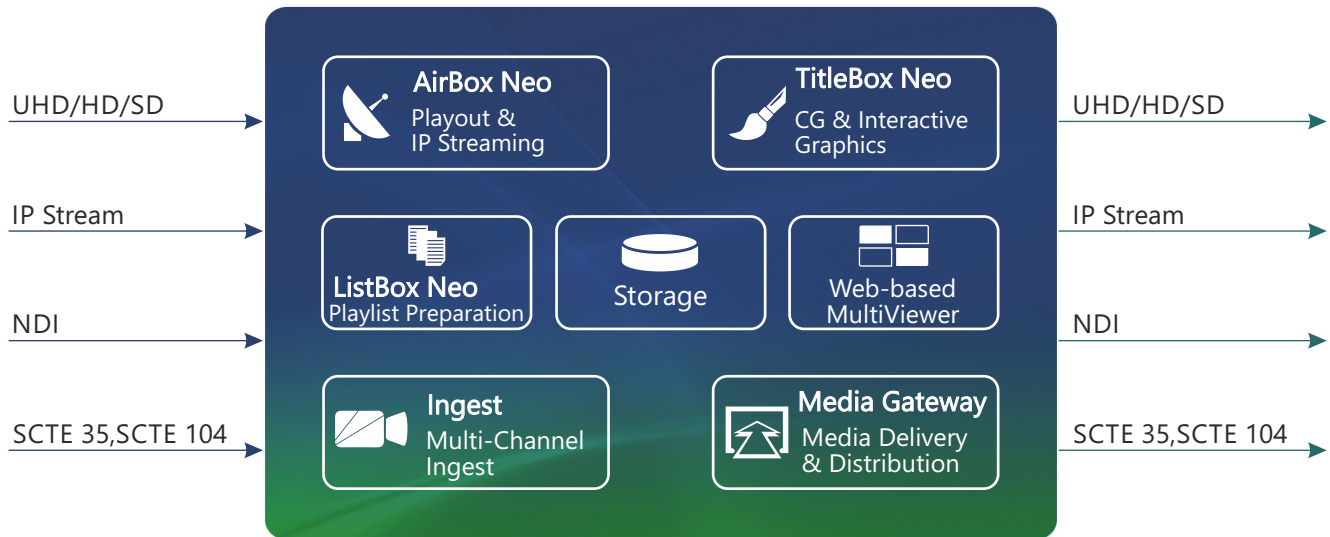

Channel-in-a-Box

World's Best-Selling Playout and
Channel Branding Product Suite

Solution Overview

PlayBox Neo Channel-in-a-Box is a turnkey playout server solution for broadcasting a single or multi-TV channel both available in HD or UHD. It provides a seamless workflow to keep a channel on-air by combining scheduling, ingest, playout, CG and interactive graphics, live media delivery and distribution within one box and remote tools to enhance QC checks, preparation and monitoring. The output can be SDI or IP streaming and is suitable for a variety of applications including traditional broadcast TV, pay-TV, playout centers, satellite operators, etc.

AirBox Neo | Playout & IP Streaming

AirBox Neo provides automated content streaming and broadcast playout for any kind of TV channel – cloud-based, satellite, cable head-ends, over-the-air broadcasters, corporate TV, internet-based TV, etc. Via its scalable, extremely robust and reliable playout engine, AirBox Neo can easily mix a variety of media files and live inputs in one playlist. It also provides multiple SDI/IP streaming outputs simultaneously in different video standards up to 4K. Endless freedom of operation - any changes to the playlist during on-air sessions are possible!

Channel-in-a-Box Sample Workflows

Basic Components Scheme

TitleBox Neo | CG & Interactive Graphics

TitleBox Neo is a fully interactive 4k UHD/HD/SD Character Generator, suitable for broadcast & cable TVs, info channels for hotels, schools, corporations, retail businesses, shopping malls, churches, airports, holiday resorts, theme parks, etc.

Ingest | Multichannel Ingest

Ingest is a multichannel – multi-server UHD/HD/SD live ingest solution that integrates into the production workflow of any television network, post-production facility or playout center. It allows users to control multiple ingest channels, spread on multiple servers from a single web user interface.