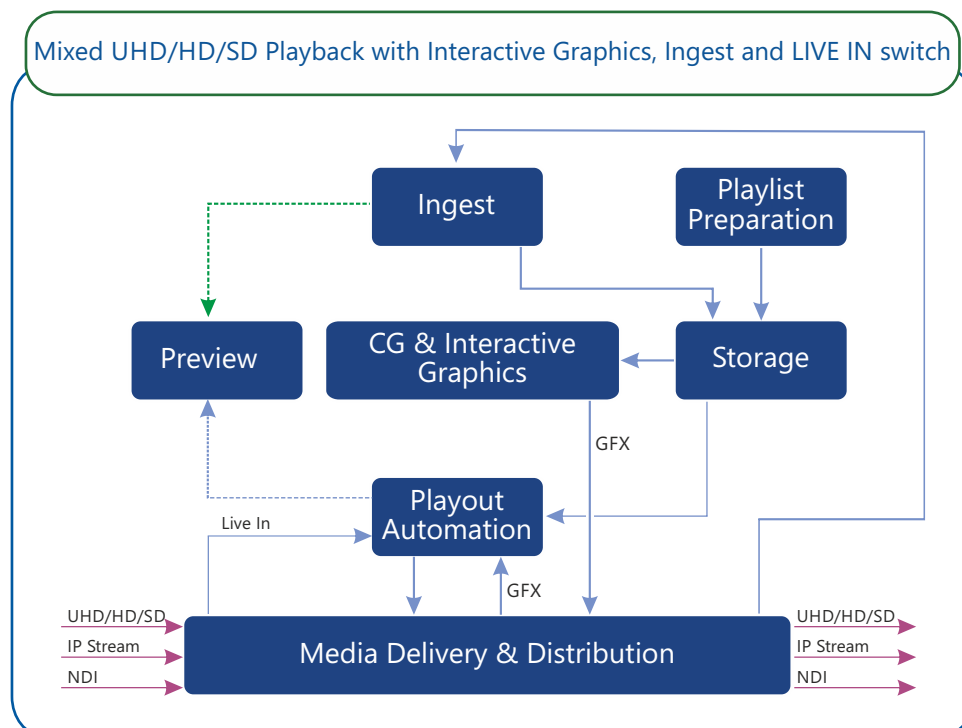

AirBox Neo | Playout & IP Streaming

AirBox Neo provides automated content streaming and broadcast playout for any kind of TV channel – cloud-based, satellite, cable head-ends, over-the-air broadcasters, corporate TV, internet-based TV, etc. Via its scalable, extremely robust and reliable playout engine, AirBox Neo can easily mix a variety of media files and live inputs in one playlist. It also provides multiple SDI/IP streaming outputs simultaneously in different video standards up to 4K. Endless freedom of operation - any changes to the playlist during on-air sessions are possible!

Channel-in-a-Box Sample Workflows

Basic Components Scheme

TitleBox Neo | CG & Interactive Graphics

TitleBox Neo is a fully interactive 4k UHD/HD/SD Character Generator, suitable for broadcast & cable TVs, info channels for hotels, schools, corporations, retail businesses, shopping malls, churches, airports, holiday resorts, theme parks, etc.

Ingest | Multichannel Ingest

Ingest is a multichannel – multi-server UHD/HD/SD live ingest solution that integrates into the production workflow of any television network, post-production facility or playout center. It allows users to control multiple ingest channels, spread on multiple servers from a single web user interface.

Media Gateway | Live Media Delivery and Distribution

Media Gateway is a live media delivery and distribution solution, based on the PlayBox Neo Suite platform. It allows the entire process of playout routing and decoding to be performed in software.