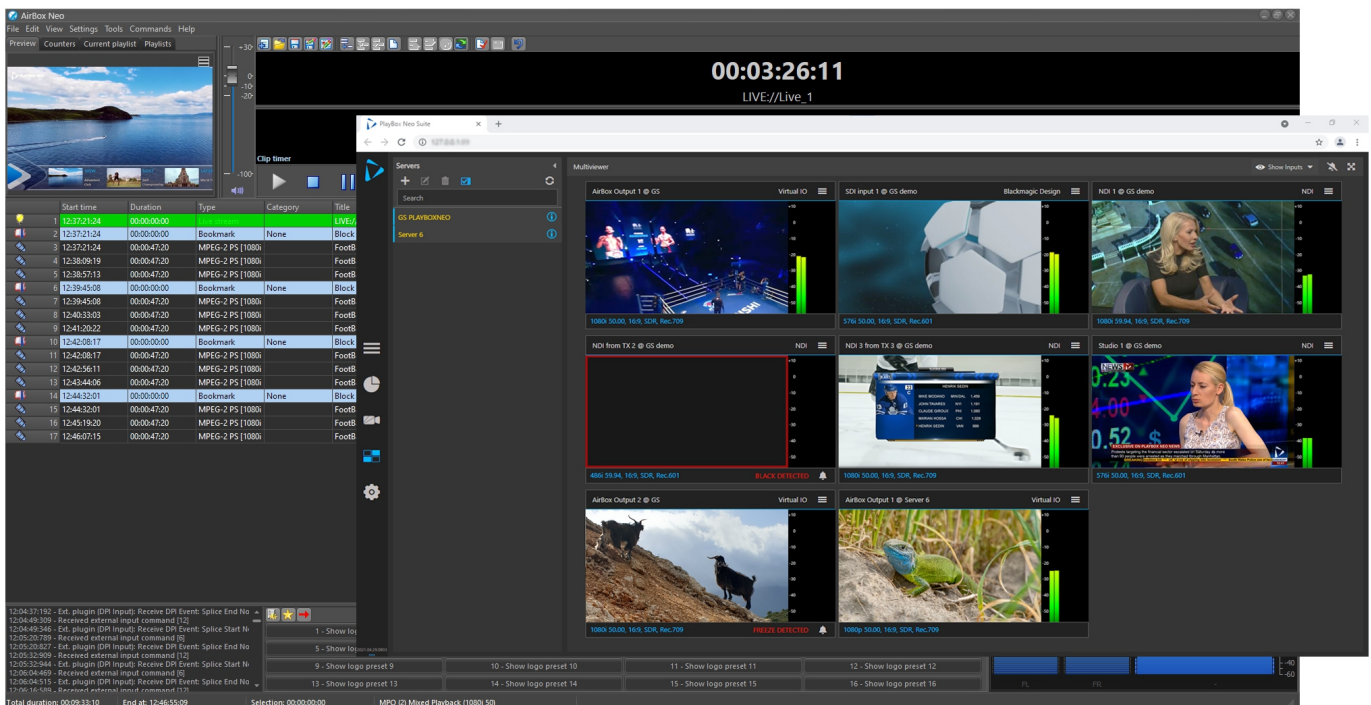

Channel-in-a-Box

World's Best-Selling Playout and
Channel Branding Product Suite

Solution Overview

PlayBox Neo Channel-in-a-Box is a turnkey playout server solution for broadcasting a single or multi-TV channel both available in HD or UHD. It provides a seamless workflow to keep a channel on-air by combining scheduling, ingest, playout, CG and interactive graphics, live media delivery and distribution within one box and remote tools to enhance QC checks, preparation and monitoring. The output can be SDI or IP streaming and is suitable for a variety of applications including traditional broadcast TV, pay-TV, playout centers, satellite operators, etc.

AirBox Neo | Playout & IP Streaming

AirBox Neo provides automated content streaming and broadcast playout for any kind of TV channel – cloud-based, satellite, cable head-ends, over-the-air broadcasters, corporate TV, internet-based TV, etc. Via its scalable, extremely robust and reliable playout engine, AirBox Neo can easily mix a variety of media files and live inputs in one playlist. It also provides multiple SDI/IP streaming outputs simultaneously in different video standards up to 4K. Endless freedom of operation - any changes to the playlist during on-air sessions are possible!

Ingest | Multichannel Ingest

Ingest is a multichannel – multi-server UHD/HD/SD live ingest solution that integrates into the production workflow of any television network, post-production facility or playout center. It allows users to control multiple ingest channels, spread on multiple servers from a single web user interface.